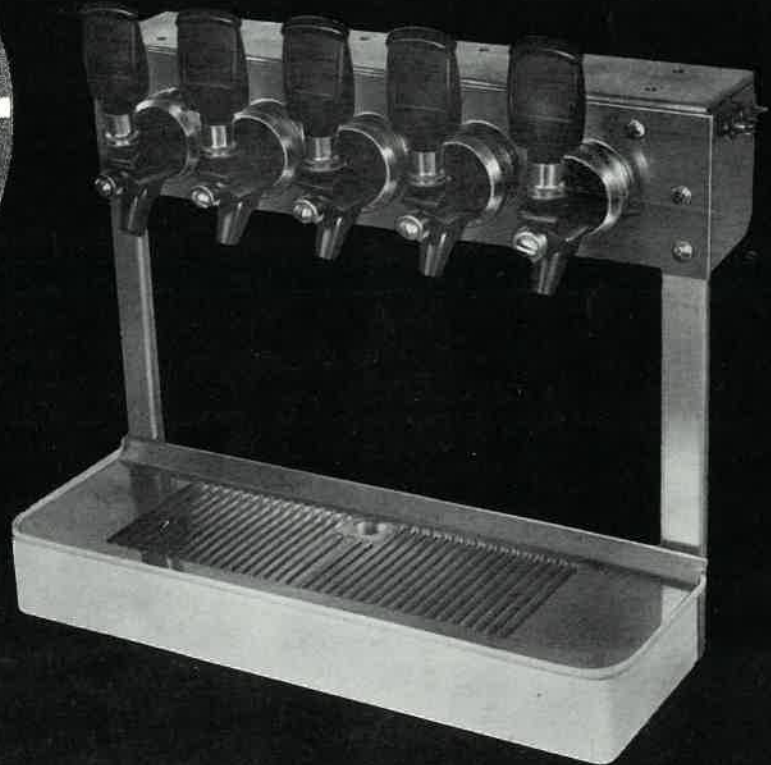

DIXIE-NARCO

PRE-MIX DISPENSER FOR UNDER-THE-COUNTER W/ Drip Tray Assembly

Rugged stainless steel construction with heavy galvanized steel bar mount bracket. . . Drain tray supported by strong, rigid stainless steel channels. . . Available with 4 or 5 self-closing Hansen Valves.

Bar Mount Dispenser and Drip Tray Assembly also available separately.

Order from

DIXIE-NARCO, INC.

A Subsidiary of Magic Chef, Inc.
Lawrence Street
Ranson, West Virginia 25438
Phone: 304/725-2051